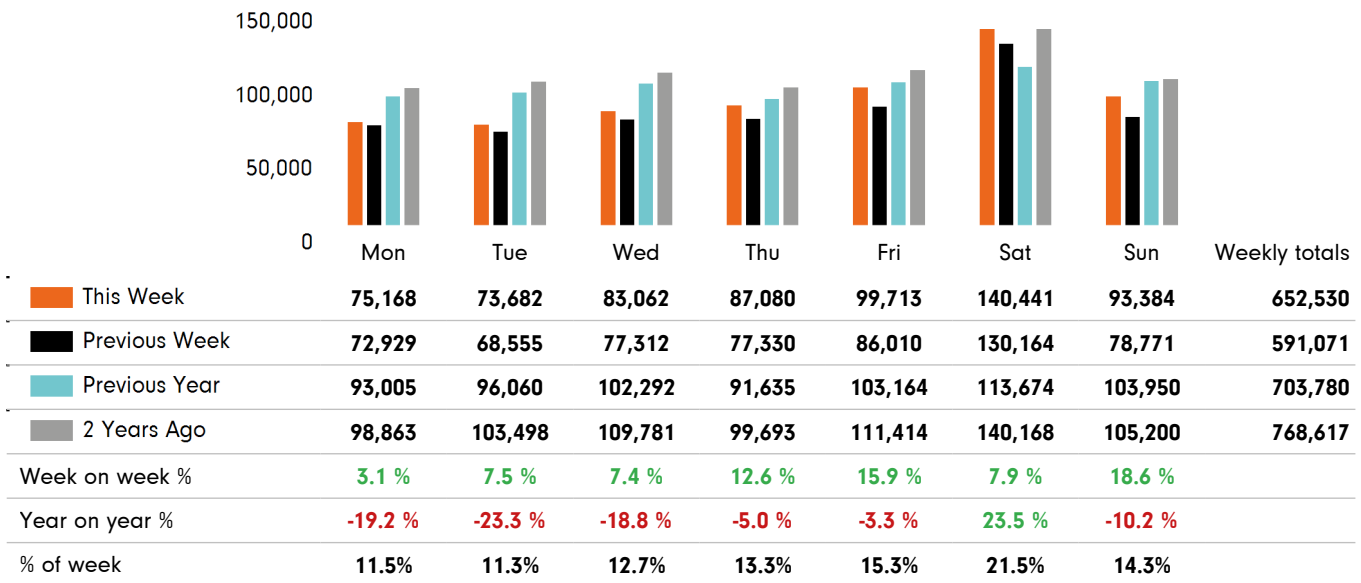

The change in footfall for Cambridge Originals over the last 52 weeks is 4.6% down on the previous year.

Footfall for the year to date is 4% down on the previous year.

The number of visitors counted for week commencing 30 September 2019 was 652,530.

The busiest day in week commencing 30 September 2019 was Saturday with 140,441 visitors.

The peak hour of the week was 14:00 on Saturday 5 October 2019 with footfall of 15,095

Footfall by week

■ This Week ■ Previous Year
■ Previous Week ■ 2 Years Ago

Weather

	Mon	Tue	Wed	Thu	Fri	Sat	Sun
This week	 18°	 18°	 14°	 14°	 15°	 16°	 15°
Previous week	 21°	 19°	 20°	 19°	 18°	 19°	 19°
Previous year	 13°	 19°	 17°	 21°	 22°	 12°	 15°

Footfall by day

Footfall by hour

Footfall by week

Footfall by location

Footfall by location

Notes

Year to Date % Change is the annual % change in footfall from January of this year compared to the same period last year. Week1, 2019 to Week 40, 2019 Vs Week 1, 2018 to Week 40, 2018