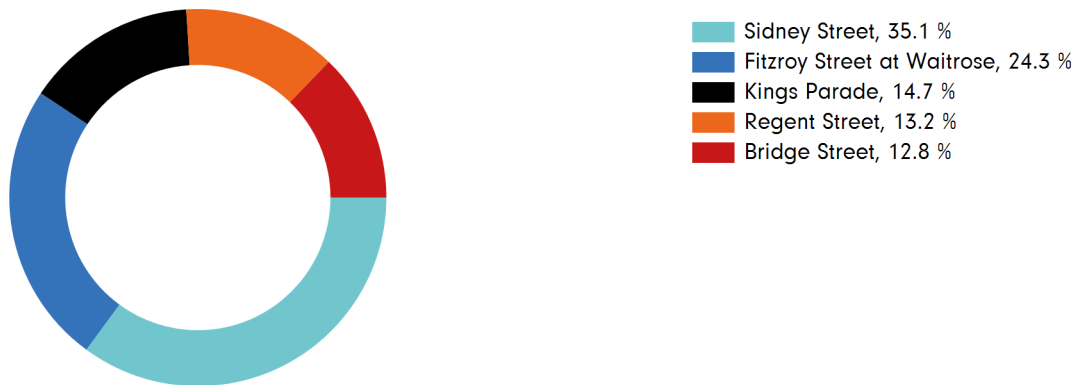

Footfall by location

Notes

Year to Date % Change is the annual % change in footfall from January of this year compared to the same period last year. Week1, 2019 to Week 40, 2019 Vs Week 1, 2018 to Week 40, 2018

Year on Year % Change is the % change in footfall for this week compared to the same week in the previous year. Week40, 2019 Vs Week 40, 2018

Week on Week % Change is the % change in footfall for this week from the previous week. Week 40 2019 Vs Week 39 2019