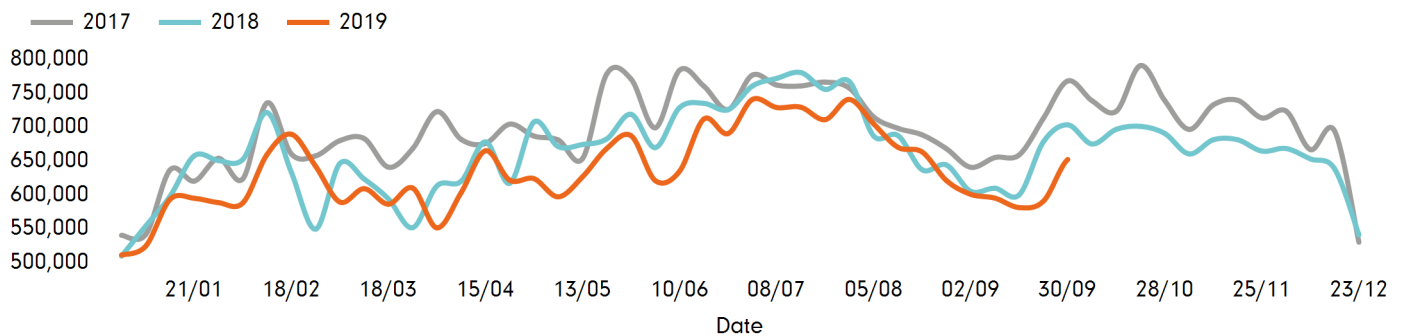

The change in footfall for Cambridge Originals over the last 52 weeks is 4.6% down on the previous year.

Footfall for the year to date is 4% down on the previous year.

The number of visitors counted for week commencing 30 September 2019 was 652,530.

The busiest day in week commencing 30 September 2019 was Saturday with 140,441 visitors.

The peak hour of the week was 14:00 on Saturday 5 October 2019 with footfall of 15,095

Footfall by week

■ This Week ■ Previous Year
■ Previous Week ■ 2 Years Ago

Weather

	Mon	Tue	Wed	Thu	Fri	Sat	Sun
This week	 18°	 18°	 14°	 14°	 15°	 16°	 15°
Previous week	 21°	 19°	 20°	 19°	 18°	 19°	 19°
Previous year	 13°	 19°	 17°	 21°	 22°	 12°	 15°

Footfall by day

Footfall by hour

Footfall by week

Footfall by location

Footfall by location

Notes

Year to Date % Change is the annual % change in footfall from January of this year compared to the same period last year. Week1, 2019 to Week 40, 2019 Vs Week 1, 2018 to Week 40, 2018