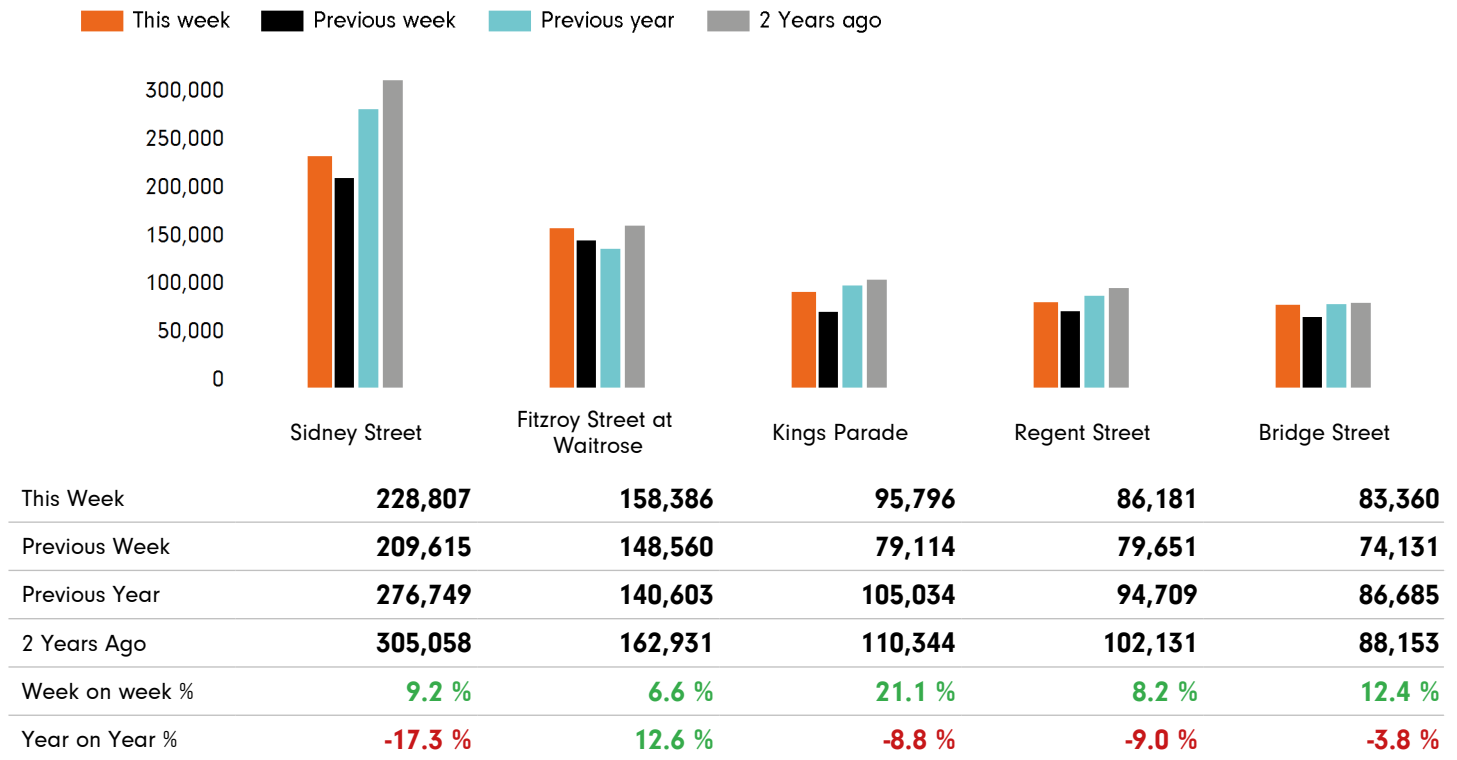

The change in footfall for Cambridge Originals over the last 52 weeks is 4.6% down on the previous year.

Footfall for the year to date is 4% down on the previous year.

The number of visitors counted for week commencing 30 September 2019 was 652,530.

The busiest day in week commencing 30 September 2019 was Saturday with 140,441 visitors.

The peak hour of the week was 14:00 on Saturday 5 October 2019 with footfall of 15,095

Footfall by week

■ This Week ■ Previous Year
■ Previous Week ■ 2 Years Ago

Weather

	Mon	Tue	Wed	Thu	Fri	Sat	Sun
This week	 18°	 18°	 14°	 14°	 15°	 16°	 15°
Previous week	 21°	 19°	 20°	 19°	 18°	 19°	 19°
Previous year	 13°	 19°	 17°	 21°	 22°	 12°	 15°

Footfall by day

Footfall by hour

Footfall by week

Footfall by location

Footfall by location

Notes

Year to Date % Change is the annual % change in footfall from January of this year compared to the same period last year. Week1, 2019 to Week 40, 2019 Vs Week 1, 2018 to Week 40, 2018