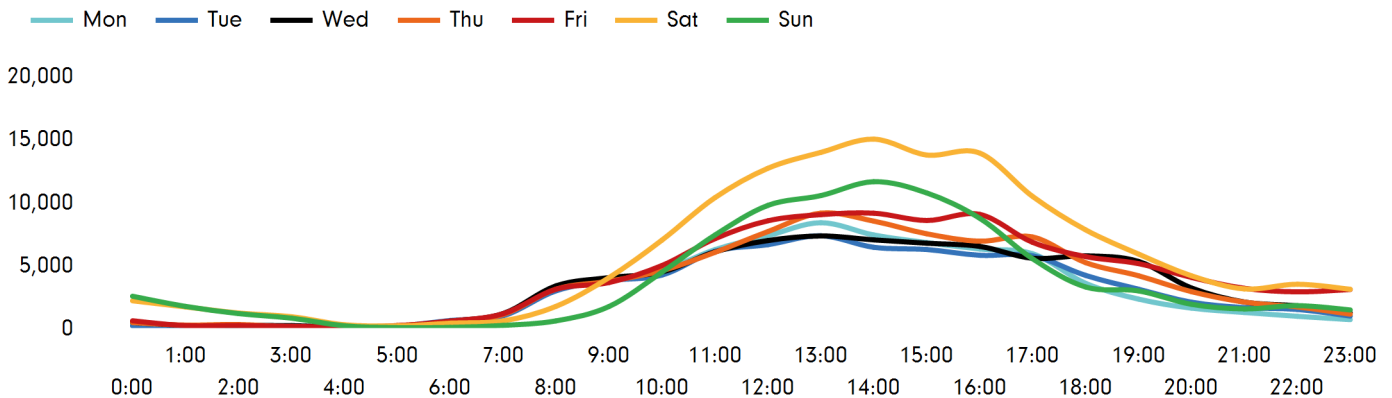

The change in footfall for Cambridge Originals over the last 52 weeks is 4.6% down on the previous year.

Footfall for the year to date is 4% down on the previous year.

The number of visitors counted for week commencing 30 September 2019 was 652,530.

The busiest day in week commencing 30 September 2019 was Saturday with 140,441 visitors.

The peak hour of the week was 14:00 on Saturday 5 October 2019 with footfall of 15,095

Footfall by week

■ This Week ■ Previous Year
■ Previous Week ■ 2 Years Ago

Weather

	Mon	Tue	Wed	Thu	Fri	Sat	Sun
This week	 18°	 18°	 14°	 14°	 15°	 16°	 15°
Previous week	 21°	 19°	 20°	 19°	 18°	 19°	 19°
Previous year	 13°	 19°	 17°	 21°	 22°	 12°	 15°

Footfall by day

Footfall by hour