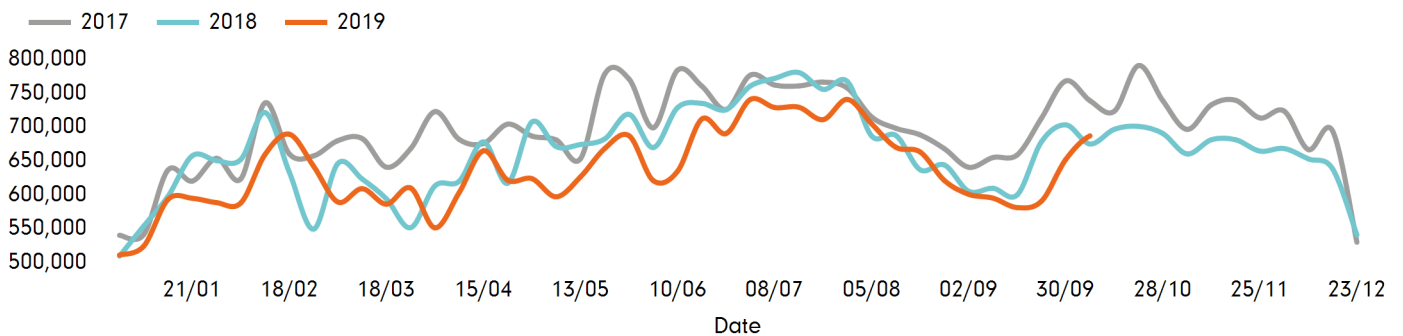

The change in footfall for Cambridge Originals over the last 52 weeks is 4.3% down on the previous year.

Footfall for the year to date is 3.8% down on the previous year.

The number of visitors counted for week commencing 7 October 2019 was 687,516.

The busiest day in week commencing 7 October 2019 was Saturday with 129,879 visitors.

The peak hour of the week was 15:00 on Saturday 12 October 2019 with footfall of 13,941

Footfall by week

■ This Week ■ Previous Year
■ Previous Week ■ 2 Years Ago

Weather

	Mon	Tue	Wed	Thu	Fri	Sat	Sun
This week	 15°	 17°	 15°	 16°	 17°	 15°	 16°
Previous week	 18°	 18°	 14°	 14°	 15°	 16°	 15°
Previous year	 19°	 21°	 22°	 22°	 21°	 24°	 16°

Footfall by day

Footfall by hour

Footfall by week

Footfall by location

Footfall by location

Notes

Year to Date % Change is the annual % change in footfall from January of this year compared to the same period last year. Week 1, 2019 to Week 41, 2019 Vs Week 1, 2018 to Week 41, 2018