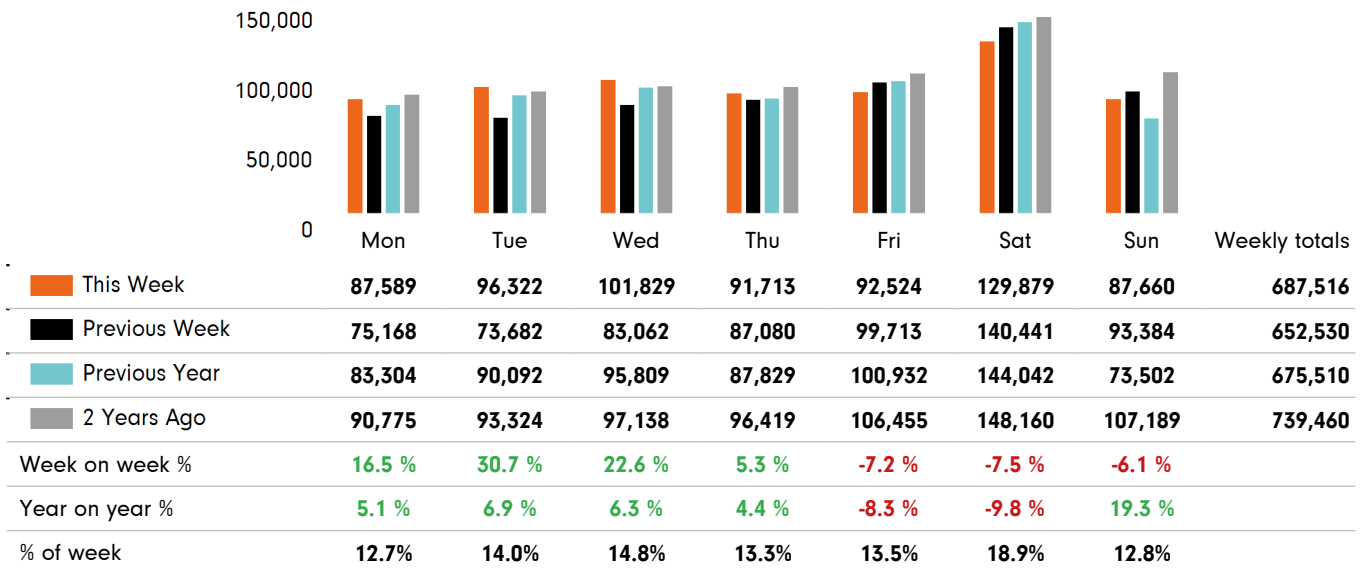

The change in footfall for Cambridge Originals over the last 52 weeks is 4.3% down on the previous year.

Footfall for the year to date is 3.8% down on the previous year.

The number of visitors counted for week commencing 7 October 2019 was 687,516.

The busiest day in week commencing 7 October 2019 was Saturday with 129,879 visitors.

The peak hour of the week was 15:00 on Saturday 12 October 2019 with footfall of 13,941

Footfall by week

■ This Week ■ Previous Year
■ Previous Week ■ 2 Years Ago

Weather

	Mon	Tue	Wed	Thu	Fri	Sat	Sun
This week	 15°	 17°	 15°	 16°	 17°	 15°	 16°
Previous week	 18°	 18°	 14°	 14°	 15°	 16°	 15°
Previous year	 19°	 21°	 22°	 22°	 21°	 24°	 16°

Footfall by day

Footfall by hour

Footfall by week

Footfall by location

Footfall by location

Notes

Year to Date % Change is the annual % change in footfall from January of this year compared to the same period last year. Week 1, 2019 to Week 41, 2019 Vs Week 1, 2018 to Week 41, 2018