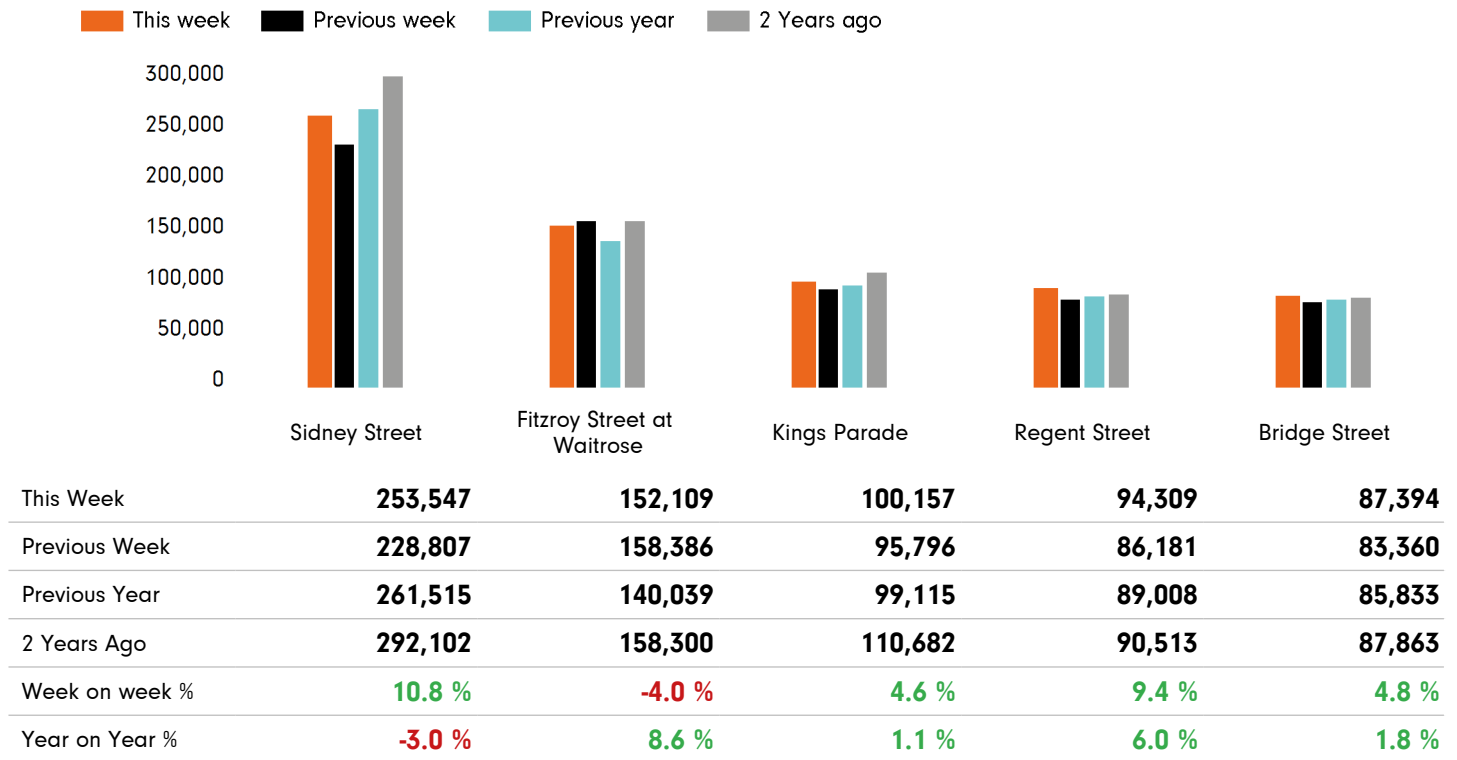

The change in footfall for Cambridge Originals over the last 52 weeks is 4.3% down on the previous year.

Footfall for the year to date is 3.8% down on the previous year.

The number of visitors counted for week commencing 7 October 2019 was 687,516.

The busiest day in week commencing 7 October 2019 was Saturday with 129,879 visitors.

The peak hour of the week was 15:00 on Saturday 12 October 2019 with footfall of 13,941

Footfall by week

■ This Week ■ Previous Year
■ Previous Week ■ 2 Years Ago

Weather

	Mon	Tue	Wed	Thu	Fri	Sat	Sun
This week	 15°	 17°	 15°	 16°	 17°	 15°	 16°
Previous week	 18°	 18°	 14°	 14°	 15°	 16°	 15°
Previous year	 19°	 21°	 22°	 22°	 21°	 24°	 16°

Footfall by day

Footfall by hour

Footfall by week

Footfall by location

Footfall by location

Notes

Year to Date % Change is the annual % change in footfall from January of this year compared to the same period last year. Week 1, 2019 to Week 41, 2019 Vs Week 1, 2018 to Week 41, 2018