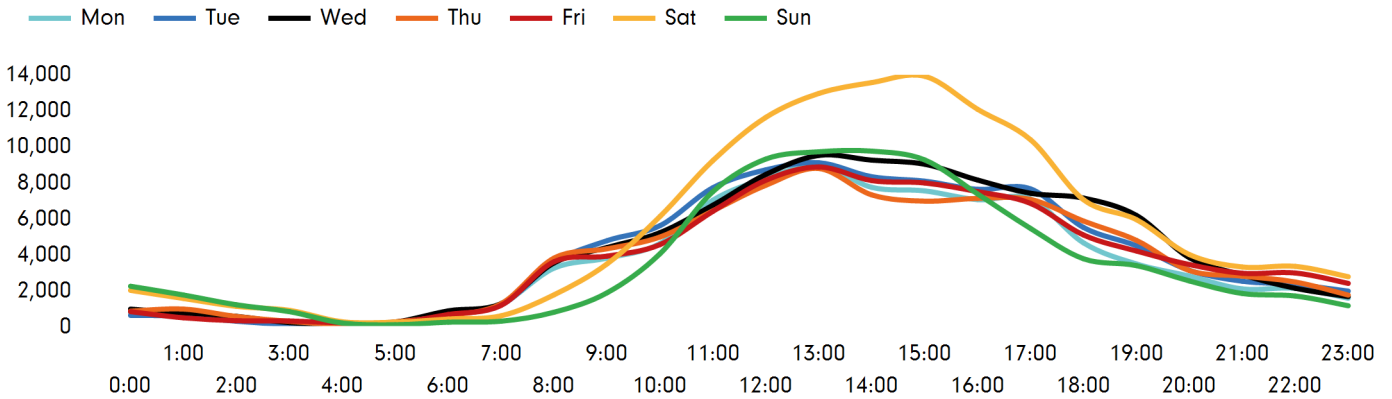

The change in footfall for Cambridge Originals over the last 52 weeks is 4.3% down on the previous year.

Footfall for the year to date is 3.8% down on the previous year.

The number of visitors counted for week commencing 7 October 2019 was 687,516.

The busiest day in week commencing 7 October 2019 was Saturday with 129,879 visitors.

The peak hour of the week was 15:00 on Saturday 12 October 2019 with footfall of 13,941

Footfall by week

■ This Week ■ Previous Year
■ Previous Week ■ 2 Years Ago

Weather

	Mon	Tue	Wed	Thu	Fri	Sat	Sun
This week	 15°	 17°	 15°	 16°	 17°	 15°	 16°
Previous week	 18°	 18°	 14°	 14°	 15°	 16°	 15°
Previous year	 19°	 21°	 22°	 22°	 21°	 24°	 16°

Footfall by day

Footfall by hour