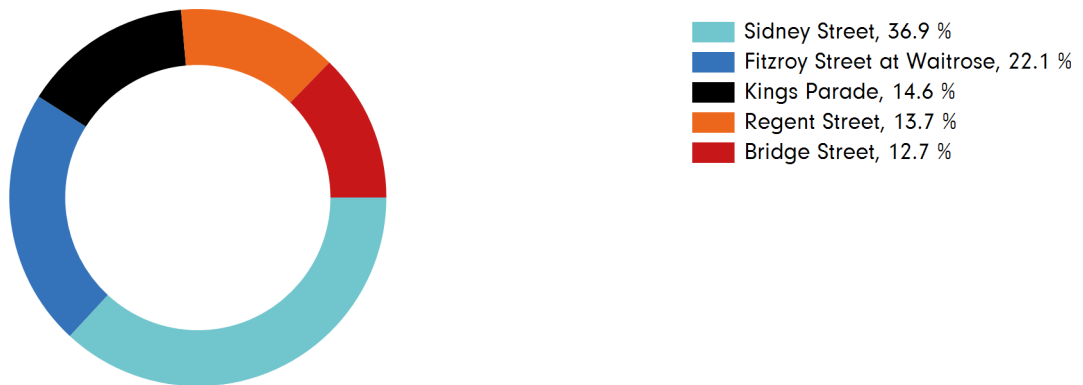

Footfall by location

Notes

Year to Date % Change is the annual % change in footfall from January of this year compared to the same period last year. Week 1, 2019 to Week 41, 2019 Vs Week 1, 2018 to Week 41, 2018

Year on Year % Change is the % change in footfall for this week compared to the same week in the previous year. Week 41, 2019 Vs Week 41, 2018

Week on Week % Change is the % change in footfall for this week from the previous week. Week 41 2019 Vs Week 40 2019